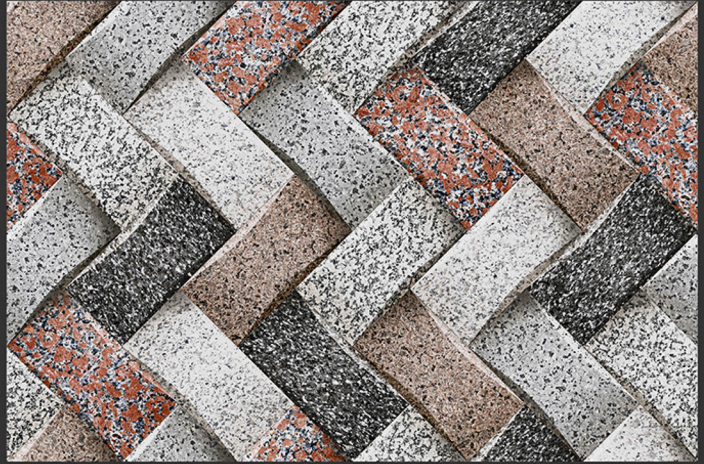

Any Successful entrepreneur knows that time is more valuable than money itself.

- Richard Branson

Gym

**HIGH DEPTH
ELEVATION**

Natural Stone Tiles

3D Punch

RUSTIC - SUGAR - VARNISH

300 X 450 MM