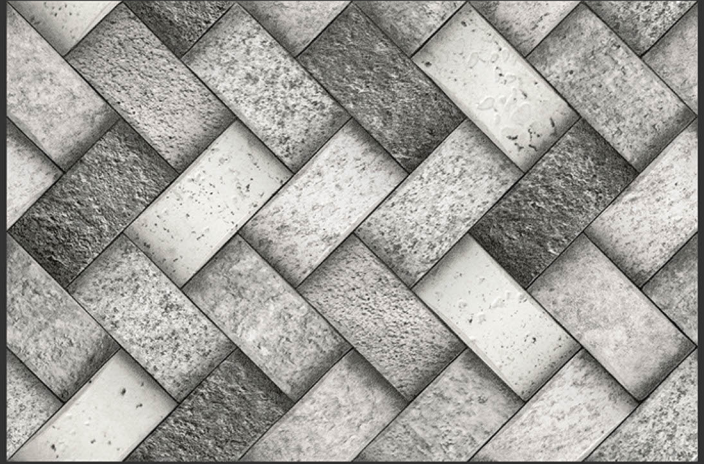

GYM
17

HIGH-DEEP
PUNCH

HIGH TECH
BODY

NATURAL
LOOK

HIGH TECH
BODY

RUSTIC - SUGAR - VARNISH

300 X 450 MM

GYM
18