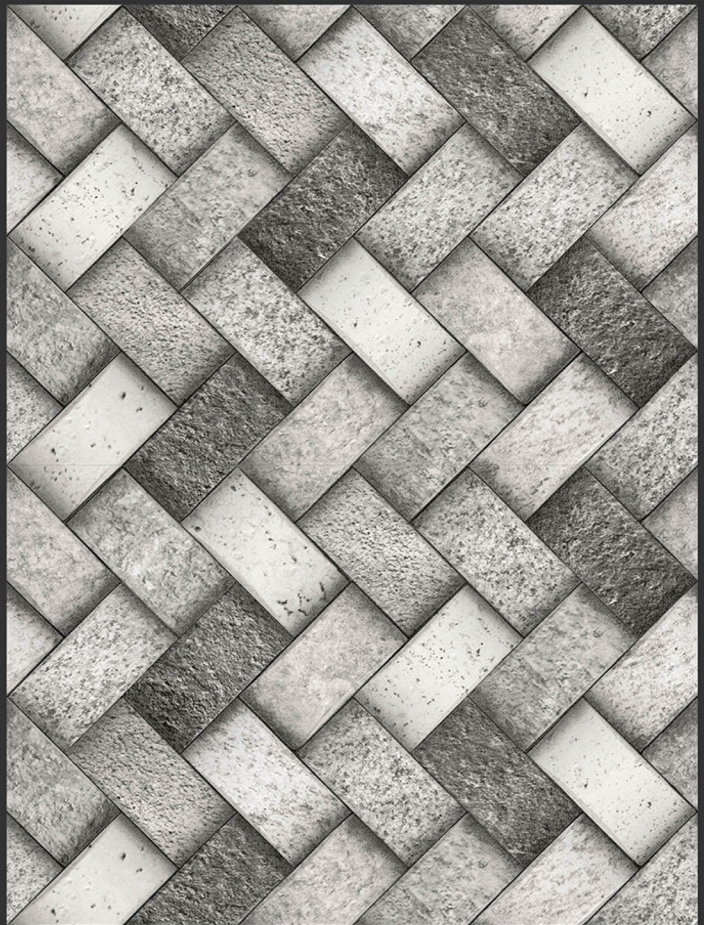

GYM
17

HIGH-DEEP
PUNCH

HIGH TECH
BODY

NATURAL
LOOK

HIGH TECH
BODY

RUSTIC - SUGAR - VARNISH

300 X 450 MM

GYM
18