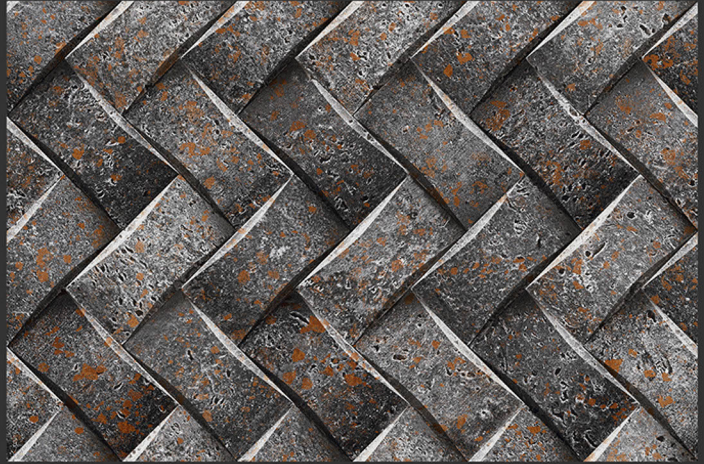

GYM
01

HIGH-DEEP
PUNCH

HIGH TECH
BODY

NATURAL
LOOK

HIGH TECH
BODY

RUSTIC - SUGAR - VARNISH

300 X 450 MM

GYM
02