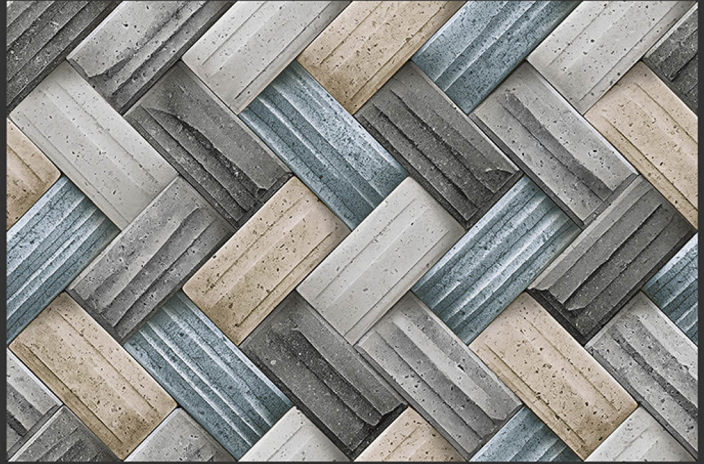

GYM
09

HIGH-DEEP
PUNCH

HIGH TECH
BODY

NATURAL
LOOK

HIGH TECH
BODY

RUSTIC - SUGAR - VARNISH

300 X 450 MM

HIGH-DEEP
PUNCH