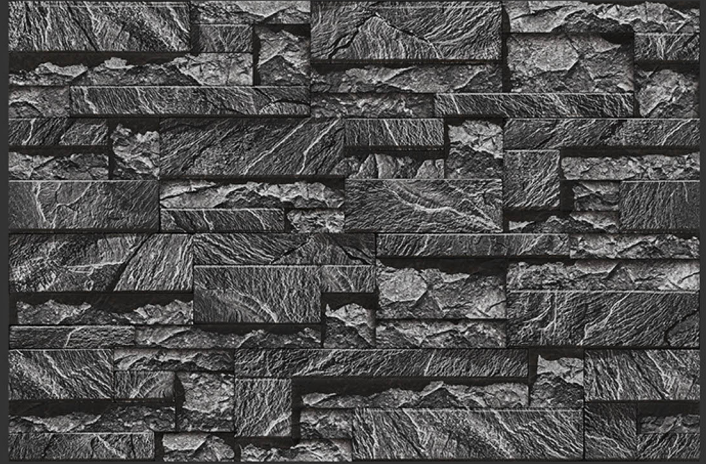

CARROM
12

HIGH-DEEP
PUNCH

HIGH TECH
BODY

NATURAL
LOOK

HIGH TECH
BODY

RUSTIC - SUGAR - VARNISH

300 X 450 MM

CARROM
13