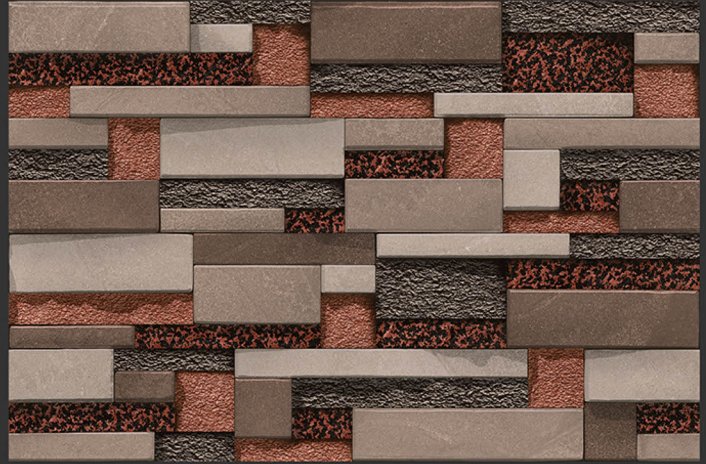

HIGH-DEEP
PUNCH

HIGH TECH
BODY

NATURAL
LOOK

HIGH TECH
BODY

RUSTIC - SUGAR - VARNISH

300 X 450 MM

CARROM
06

HIGH-DEEP
PUNCH