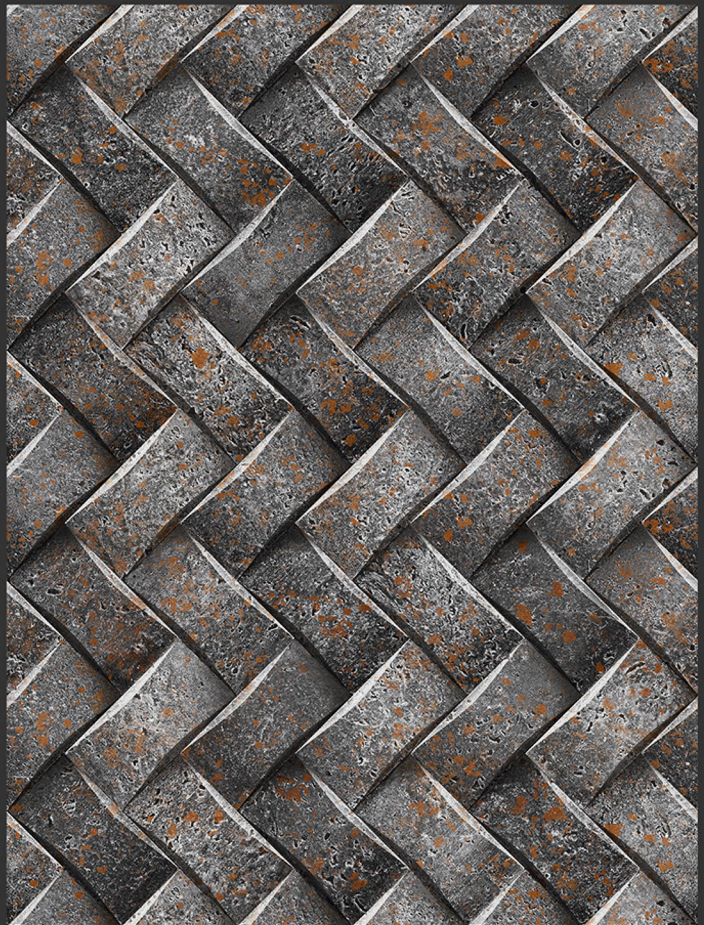

GYM
02

HIGH-DEEP
PUNCH

HIGH TECH
BODY

NATURAL
LOOK