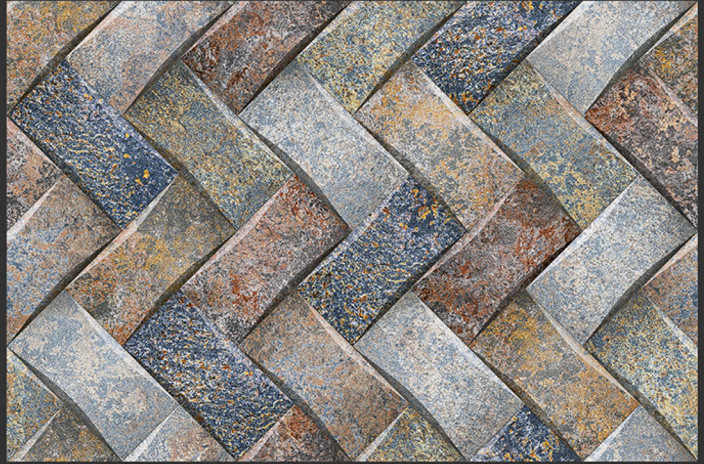

RUSTIC - SUGAR - VARNISH

300 X 450 MM

GYM
13

HIGH-DEEP
PUNCH

HIGH TECH
BODY

NATURAL
LOOK

HIGH TECH
BODY