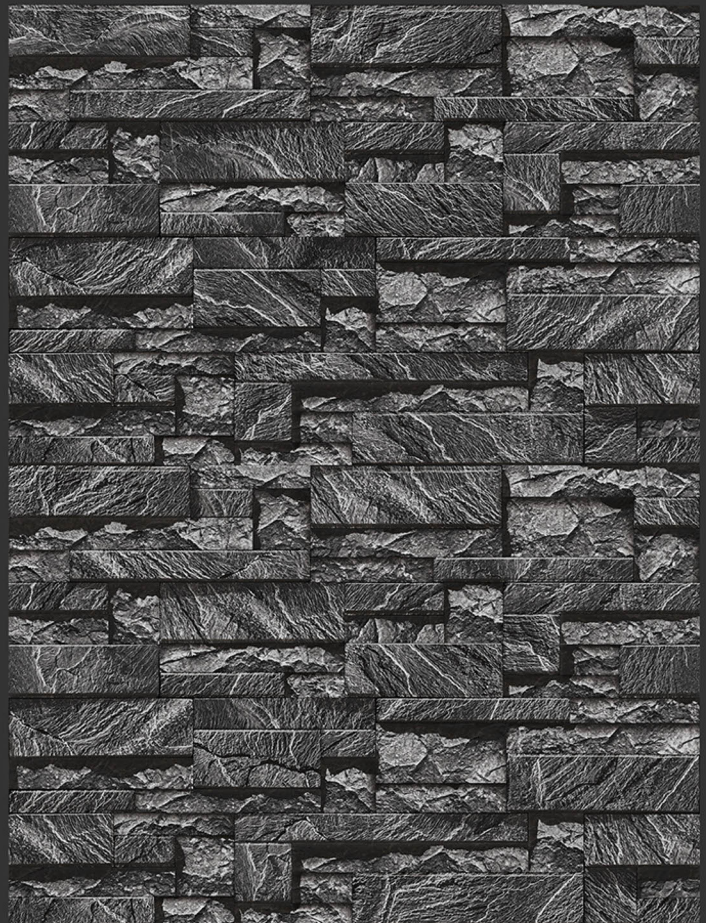

CARROM
13

HIGH-DEEP
PUNCH

HIGH TECH
BODY

NATURAL
LOOK