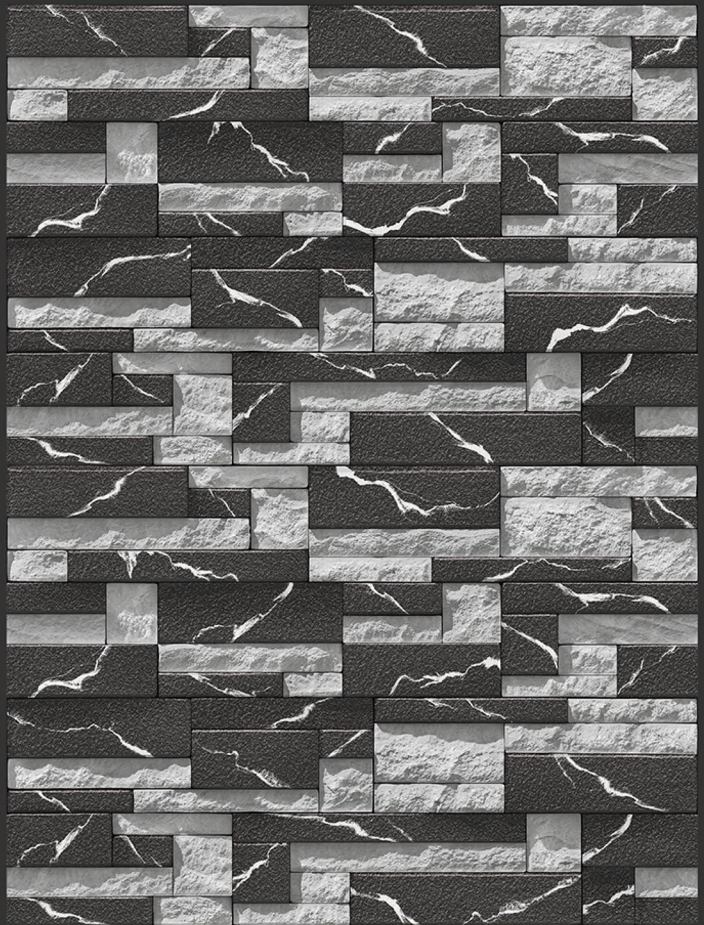

HIGH TECH
BODY

RUSTIC - SUGAR - VARNISH

300 X 450 MM

CARROM
09

HIGH-DEEP
PUNCH

HIGH TECH
BODY

NATURAL
LOOK

HIGH TECH
BODY