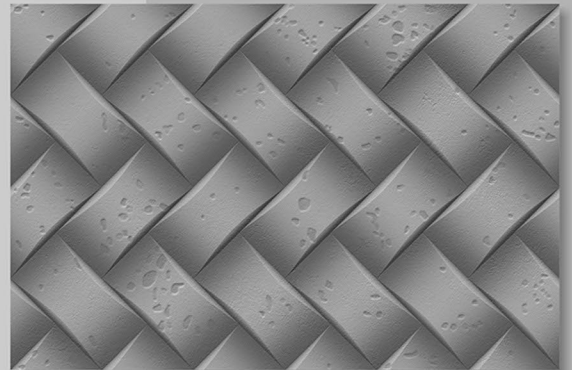

Gym

**HIGH DEPTH
ELEVATION**

Natural Stone Tiles

3D Punch