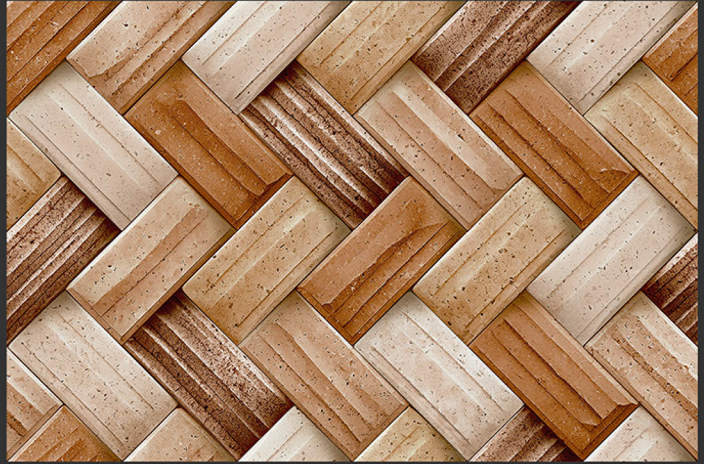

HIGH TECH
BODY

NATURAL
LOOK

GYM
10

 **HIGH TECH**
BODY

RUSTIC - SUGAR - VARNISH

300 X 450 MM

GYM
11

HIGH-DEEP
PUNCH