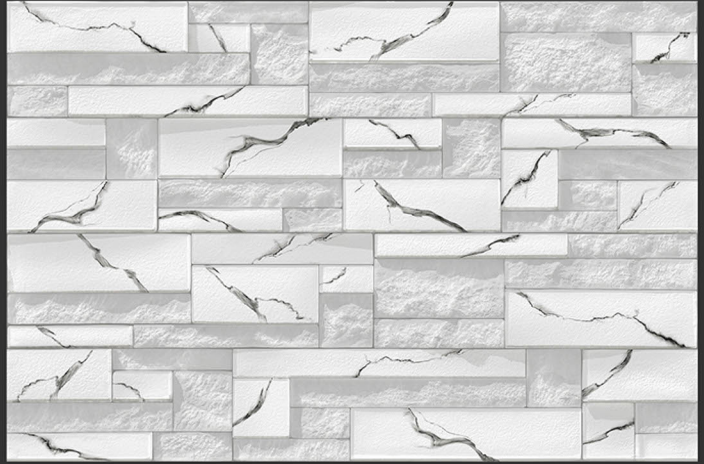

RUSTIC - SUGAR - VARNISH

300 X 450 MM