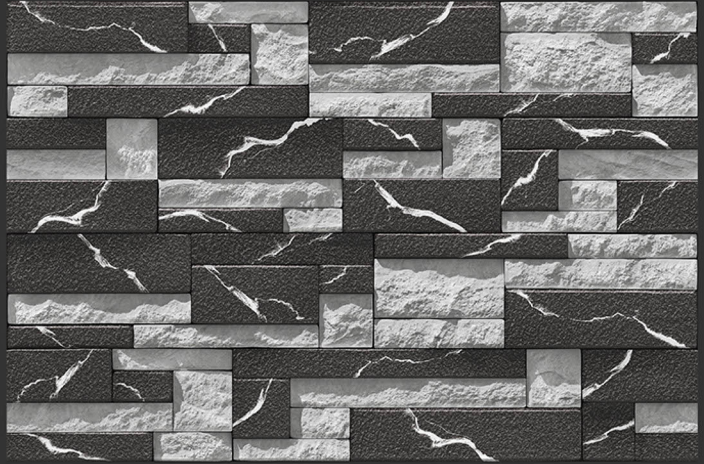

RUSTIC - SUGAR - VARNISH

300 X 450 MM